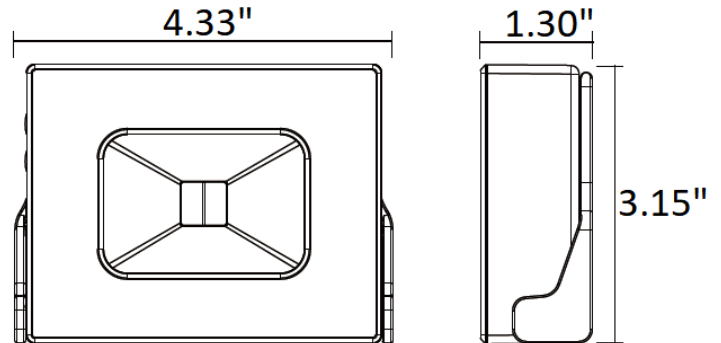

DIMENSIONS:

4.33"(L) x 3.15"(H) x 1.30"(W)

USB Cable Included

WL-3IN1-10W

3IN1 LED MINI LIGHT

ELECTRICAL SPECIFICATIONS:

- Input Wattage: 10W
- Input Voltage: 5VDC
- Efficacy: 40LM/W
- Battery: 3.7V, 4000mAh Lithium battery
- Charging time: 5Hrs
- Running Time: 4Hrs(100%) & 8Hrs(50%)

HOUSING SPECIFICATIONS:

- Polycarbonate housing
- Operating temperature: -4°F ~ 122°F

CERTIFICATIONS:

MODEL	WATTS	VOLTAGE	LUMENS	COLOR TEMP
WL-3IN1-10W	10W	5VDC	400LM	6000K

LIGHTING SPECIFICATIONS:

- Dimming: Dimmable
- Lamp Cover: Polycarbonate
- Light Source: High power Epistar LED chip
- Total lumens: 400LM
- LED Quantity: 20
- Color Temp : 6000K
- Beam angle: 120°